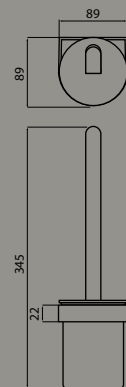

> HI-13512SS/HI-13512PSS

Double Towel Rail 500mm

> HI-13506SS/HI-13506PSS

Towel Ring

> HI-13503SS/HI-13503PSS

Toilet Roll Holder

> HI-13507SS/HI-13507PSS

Brush Holder