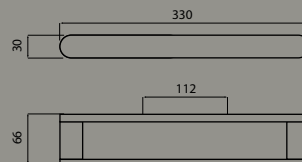

Towel Rail 600mm

> HI-565141D

Double Towel Rail 600mm

> HI-565410

Shelf

> HI-565130

Hand Towel Holder

> HI-565260