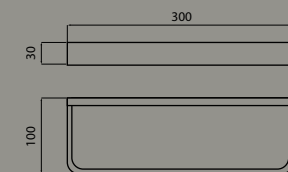

> HI-561130

Hand Towel Holder