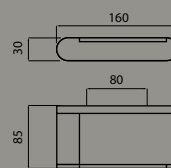

Towel Rail 600mm

> HI-565141D

Double Towel Rail 600mm

> HI-565410

Shelf

> HI-565130

Hand Towel Holder

> HI-565260