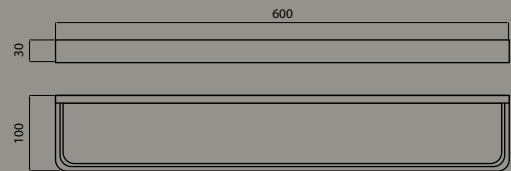

> HI-561390

Glass Shelf