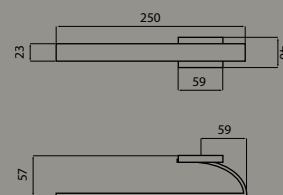

Towel Rail 750mm

> HI-18036-9

Towel Rail 900mm

> HI-18033D

Double Hand Towel Holder

> HI-18033

Hand Towel Holder

> HI-18036-B