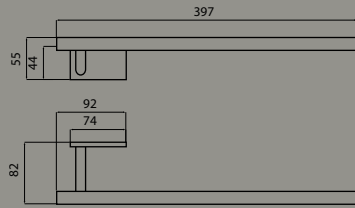

Glass Shelf

HI-48036D-7