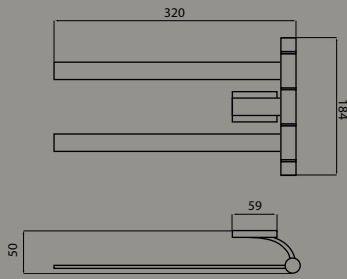

Towel Rail 750mm

> HI-18036-9

Towel Rail 900mm

> HI-18033D

Double Hand Towel Holder

> HI-18033

Hand Towel Holder

> HI-18036-B