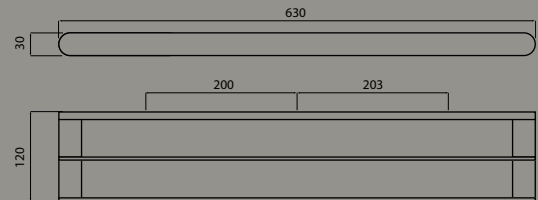

Towel Rail 600mm

> HI-565141D

Double Towel Rail 600mm

> HI-565410

Shelf

> HI-565130

Hand Towel Holder

> HI-565260