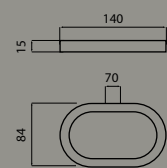

> HI-565291