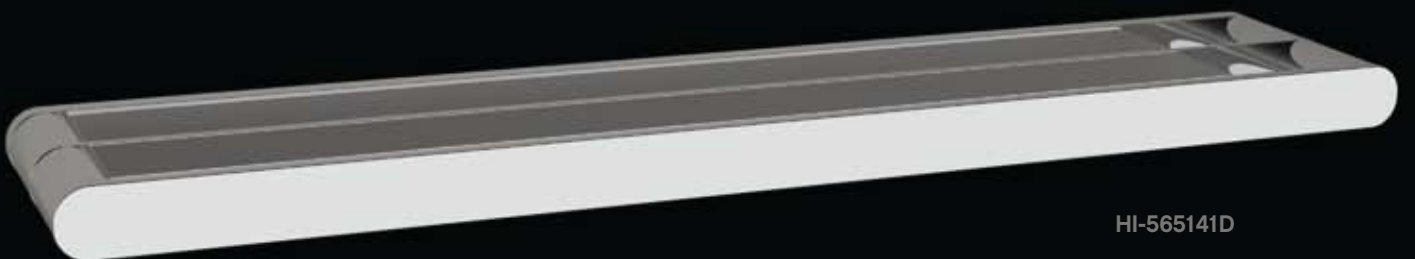

HI-565141D