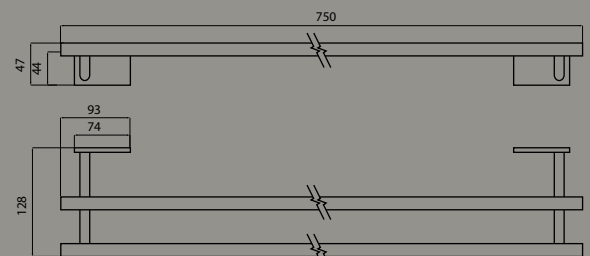

> HI-48036D-7

Towel Rail Double 750mm