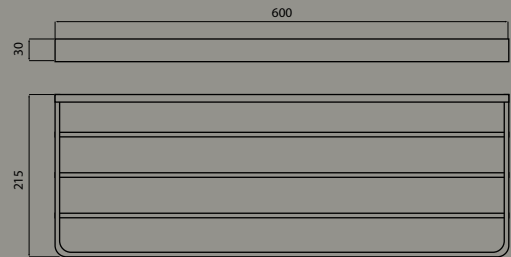

The yo range is something special, with it's
own character and impact yet remaining
refined and beautiful.

A true statement.

HI-561330

HI-561140

HI-561390

HI-561260

> HI-561140

Towel Rail 600mm