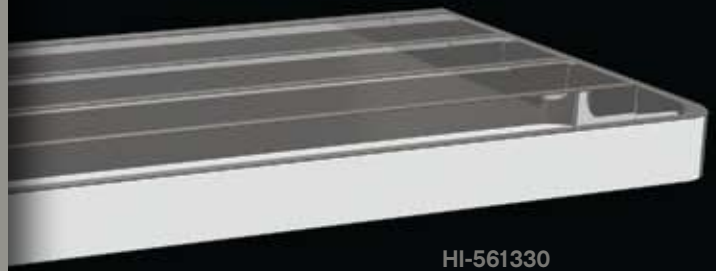

The yo range is something special, with it's
own character and impact yet remaining
refined and beautiful.

A true statement.

HI-561330

HI-561140

HI-561390

HI-561260

> HI-561140

Towel Rail 600mm