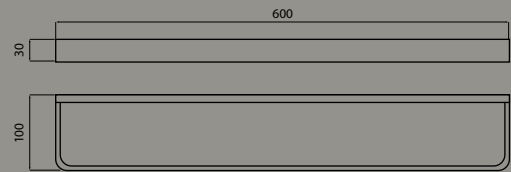

The yo range is something special, with it's
own character and impact yet remaining
refined and beautiful.

A true statement.

HI-561330

HI-561140

HI-561390

HI-561260

> HI-561140

Towel Rail 600mm