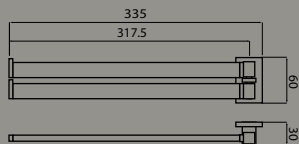

> HI-23036D-3

Swivel Towel Rail