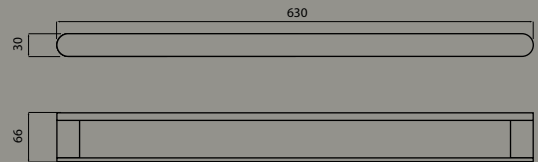

> HI-565140