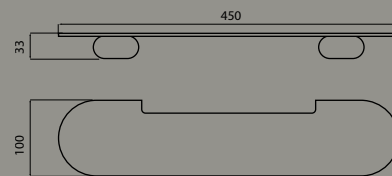

Towel Rail 600mm

> HI-565141D

Double Towel Rail 600mm

> HI-565410

Shelf

> HI-565130

Hand Towel Holder

> HI-565260