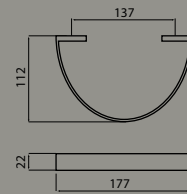

> HI-13506SS/HI-13506PSS

Towel Ring