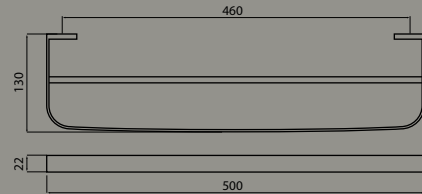

Minimalist functionism demand that beauty naturally and necessarily follow, the seraph selection is no exception.

HI-13550SS

HI-13512SS

HI-13506SS

HI-13503SS

HI-13501SS

> HI-13550SS/HI-13550PSS

Towel Rail 500mm