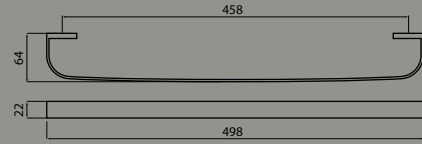

Minimalist functionism demand that beauty naturally and necessarily follow, the seraph selection is no exception.

HI-13550SS

HI-13512SS

HI-13506SS

HI-13503SS

HI-13501SS

> HI-13550SS/HI-13550PSS

Towel Rail 500mm