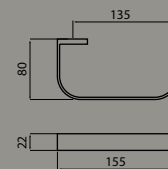

> HI-13503SS/HI-13503PSS

Toilet Roll Holder