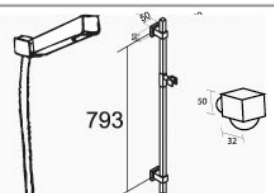

including wall bracket - easy-clean + flexible hose + holder

chrome - 39.851.110 (Hand Shower Only) Wall Elbow - 39.215.110 Shower Rail - 39.301.110

Washbasin

solid wooden dyed iroko module with washbasin trap and pop-up waste included

600 x 600 x 130mm - AMMT01

Large Drawer

solid wooden dyed iroko module with drawer supports included

600 x 600 x 130mm - AMMT02

Small Drawer

solid wooden dyed iroko module with drawer supports included

600 x 300 x 130mm - AMMT03