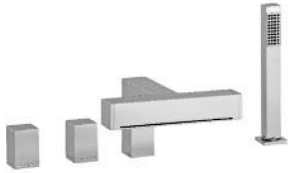

ANTONIO MIRO

paco jaansõn

Kitchen Sink Mixer

single lever swivel kitchen mixer

chrome - 39.607.110

Spa Set

rim mounted waterfall bath & shower

rim mount assembly set - 39.508.110

Bath Spout with Diverter

rim mounted waterfall bath spout

rim mount assembly - 39.338.110

Pop-up Waste

square push valve 1 1/4"
32mm

chrome 39.529.110

Bottle Trap

square siphon for wash basins 1 1/4"

chrome - 39.530.110

Wall Spout / Shower Head

wall mounted waterfall

chrome - 39.610.110

Shower Head

square shower arm in brass with easy-clean

chrome - 39.631.110

Hand Shower

including wall bracket - easy-clean + flexible hose + holder

chrome - 39.851.110 (Hand Shower Only) Wall Elbow - 39.215.110 Shower Rail - 39.301.110

Washbasin

solid wooden dyed iroko module with washbasin trap and pop-up waste included