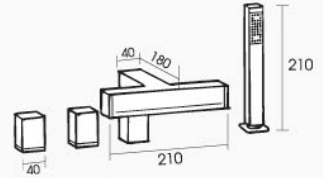

ANTONIO MIRO

paco jaansõn

Kitchen Sink Mixer

single lever swivel kitchen mixer

chrome - 39.607.110

Spa Set

rim mounted waterfall bath & shower

rim mount assembly set - 39.508.110

Bath Spout with Diverter

rim mounted waterfall bath spout

rim mount assembly - 39.338.110

Pop-up Waste

square push valve 1 1/4"
32mm

chrome 39.529.110

Bottle Trap

square siphon for wash basins 1 1/4"