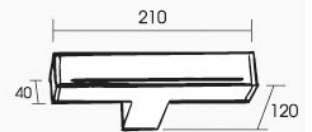

Wall Spout / Shower Head

wall mounted waterfall

chrome - 39.610.110