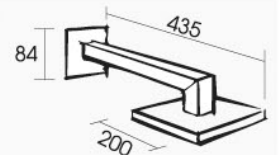

Shower Head

square shower arm in brass with easy-clean

chrome - 39.631.110