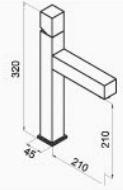

Kitchen Sink Mixer

single lever swivel kitchen mixer

chrome - 39.607.110