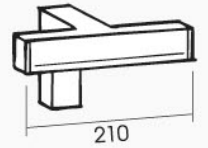

Bath Spout with Diverter

rim mounted waterfall bath spout

rim mount assembly - 39.338.110