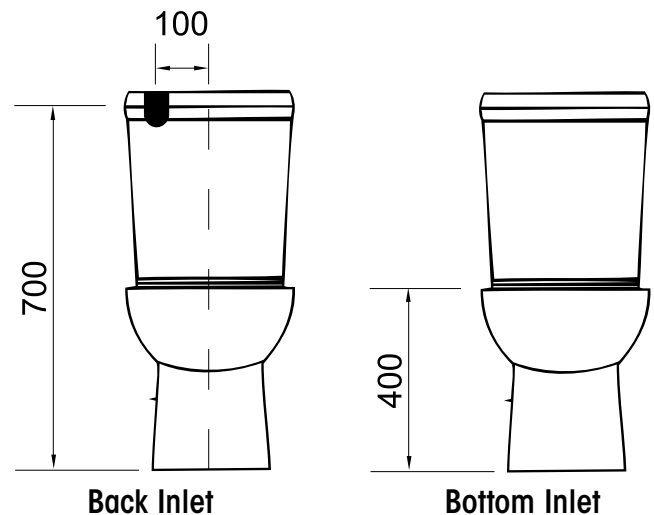

KARIZMA

close coupled back to wall suite
flushes 4.5/3 litre

paco jaansõn

The Karizma close coupled toilet suite is eco friendly (4.5L full flush, 3L half flush), and equipped with the most reliable mechanism in the world (Geberit). It features Anti Bacterial System (ABS special coating to reduce bacteria build up) and Easy Cleaning System (ECS dirt repellent and easy care silver ion technology). Its simplicity of form and its back to wall pan make Karizma the perfect choice for any bathroom.

Code: ECE3721+3731 Bottom Inlet
ECE3721+3731BI Back Inlet

Set-out Details

S-Trap: 55 - 195mm adjustable

Up to 275mm extension piece also available. Code: Kada-S

P-Trap: 175mm

Inlet Mechanism

Geberit® Fors

Flushing Mechanism

Geberit® Twico II

Inlet Options

Bottom inlet (left or right)

Back inlet

Seat

Quality Duroplast seat and cover with stainless steel hinges.
Code: ECE5301 (If required as a separate item).

Soft-close seat optional. Code: ECE5302