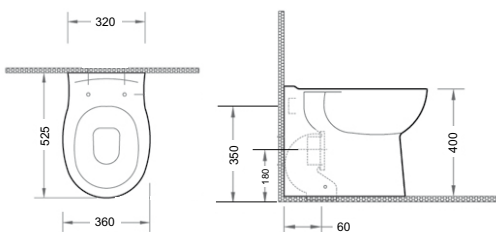

Floor Pan code: 3725