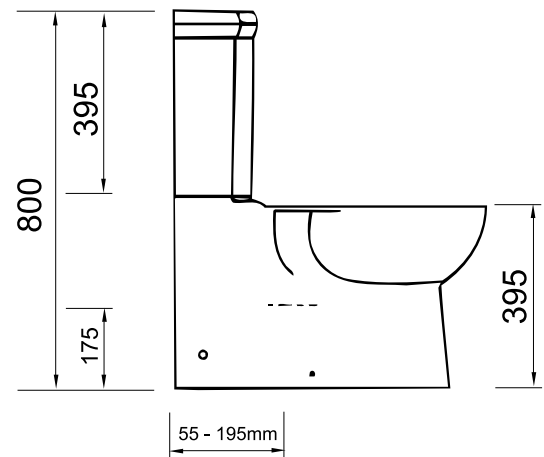

KARIZMA

close coupled back to wall suite
flushes 4.5/3 litre

paco jaansõn

The Karizma close coupled toilet suite is eco friendly (4.5L full flush, 3L half flush), and equipped with the most reliable mechanism in the world (Geberit). It features Anti Bacterial System (ABS special coating to reduce bacteria build up) and Easy Cleaning System (ECS dirt repellent and easy care silver ion technology). Its simplicity of form and its back to wall pan make Karizma the perfect choice for any bathroom.

Code: ECE3721+3731 Bottom Inlet
ECE3721+3731BI Back Inlet

Set-out Details

S-Trap: 55 - 195mm adjustable

Up to 275mm extension piece also available. Code: Kada-S

P-Trap: 175mm

Inlet Mechanism

Geberit® Fors

Flushing Mechanism

Geberit® Twico II

Inlet Options

Bottom inlet (left or right)

Back inlet

Seat

Quality Duroplast seat and cover with stainless steel hinges.
Code: ECE5301 (If required as a separate item).

Soft-close seat optional. Code: ECE5302