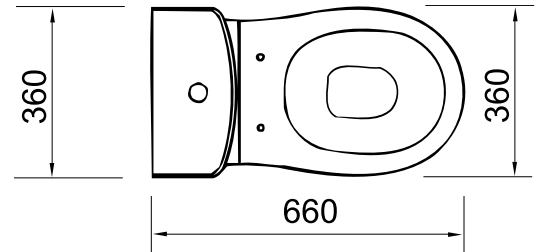

Code: ECE3721+3731 Bottom Inlet
ECE3721+3731BI Back Inlet

Set-out Details

S-Trap: 55 - 195mm adjustable

Up to 275mm extension piece also available. Code: Kada-S

P-Trap: 175mm

Inlet Mechanism

Geberit® Fors

Flushing Mechanism

Geberit® Twico II

Inlet Options

Bottom inlet (left or right)

Back inlet

Seat

Quality Duroplast seat and cover with stainless steel hinges.
Code: ECE5301 (If required as a separate item).

Soft-close seat optional. Code: ECE5302