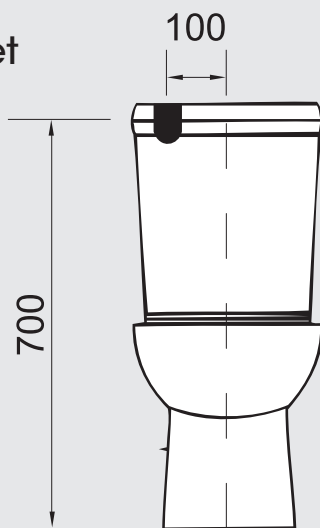

Close Coupled

Back Inlet

Karizma Toilet Suite
ECE3721+3731