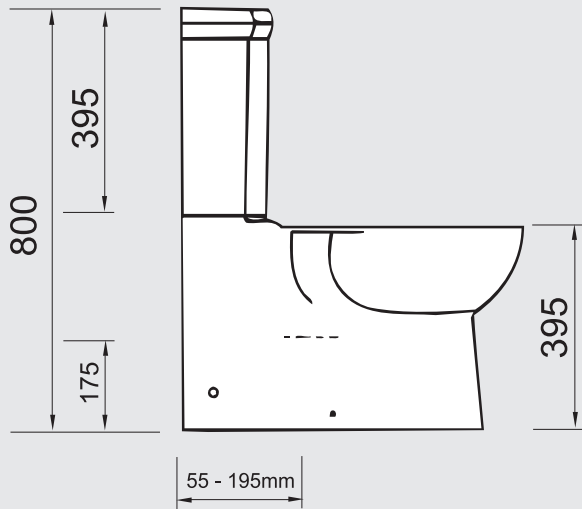

Close Coupled

Back Inlet

Karizma Toilet Suite
ECE3721+3731