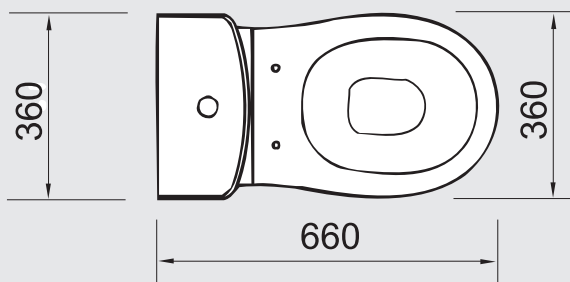

Close Coupled

Back Inlet

Karizma Toilet Suite
ECE3721+3731