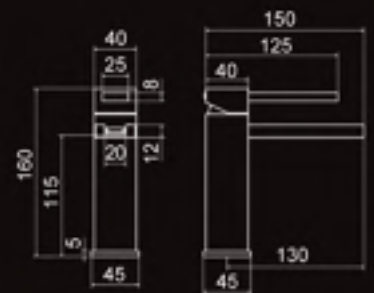

Jekyll

Solid Handles

Select from the Entire Range also with Solid Handles

Hyde