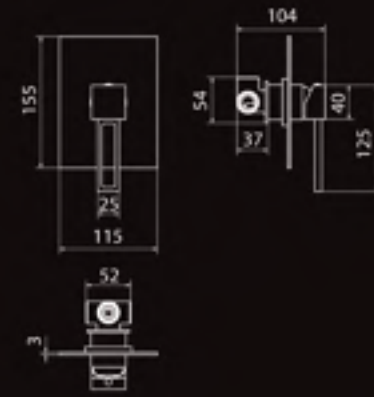

Jekyll

Solid Handles

Select from the Entire Range also with Solid Handles

Hyde