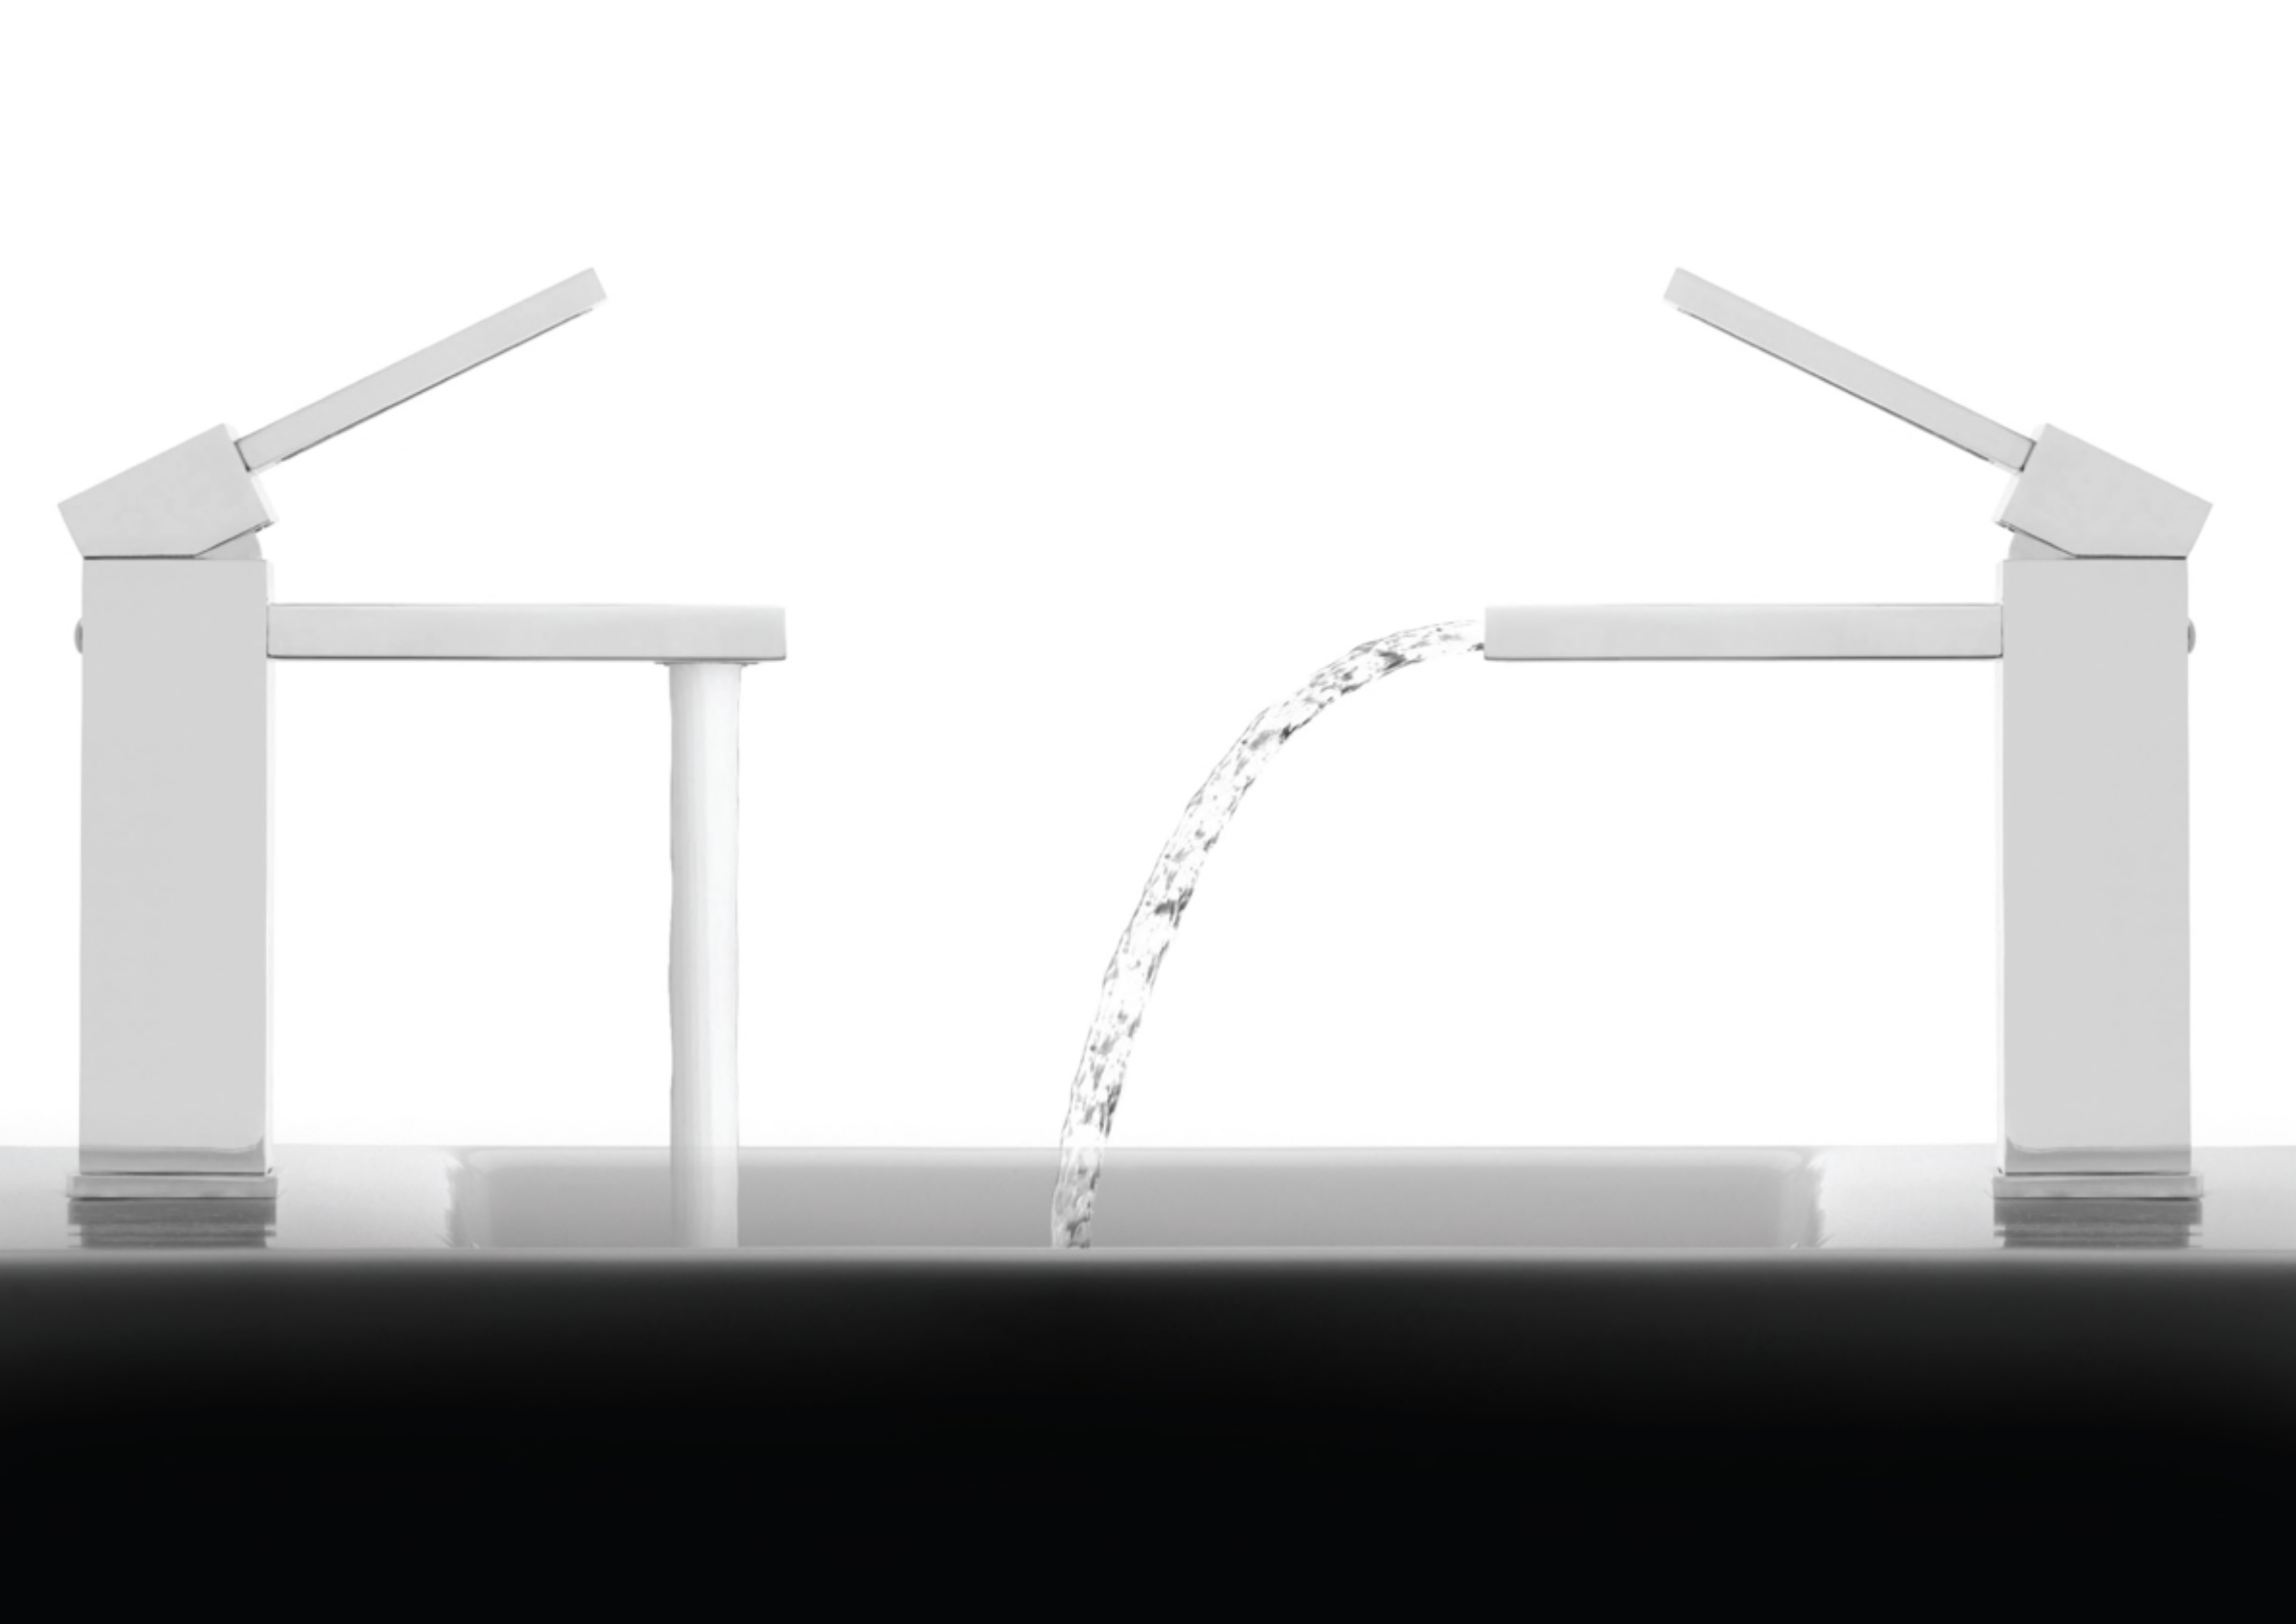

paco jaansõn

Jekyll+Hyde

Jekyll

Jekyll+Hyde

Jekyll

Solid Handles

Select from the Entire Range also with Solid Handles

Hyde

Jekyll+Hyde

paco jaansōn Fine Bathroomware

Useful objects which carry their own weight while lifting our spirits high - Each piece is an inspired balance of form and function

tel.1800 006 260 - www.pacojaanson.com.au