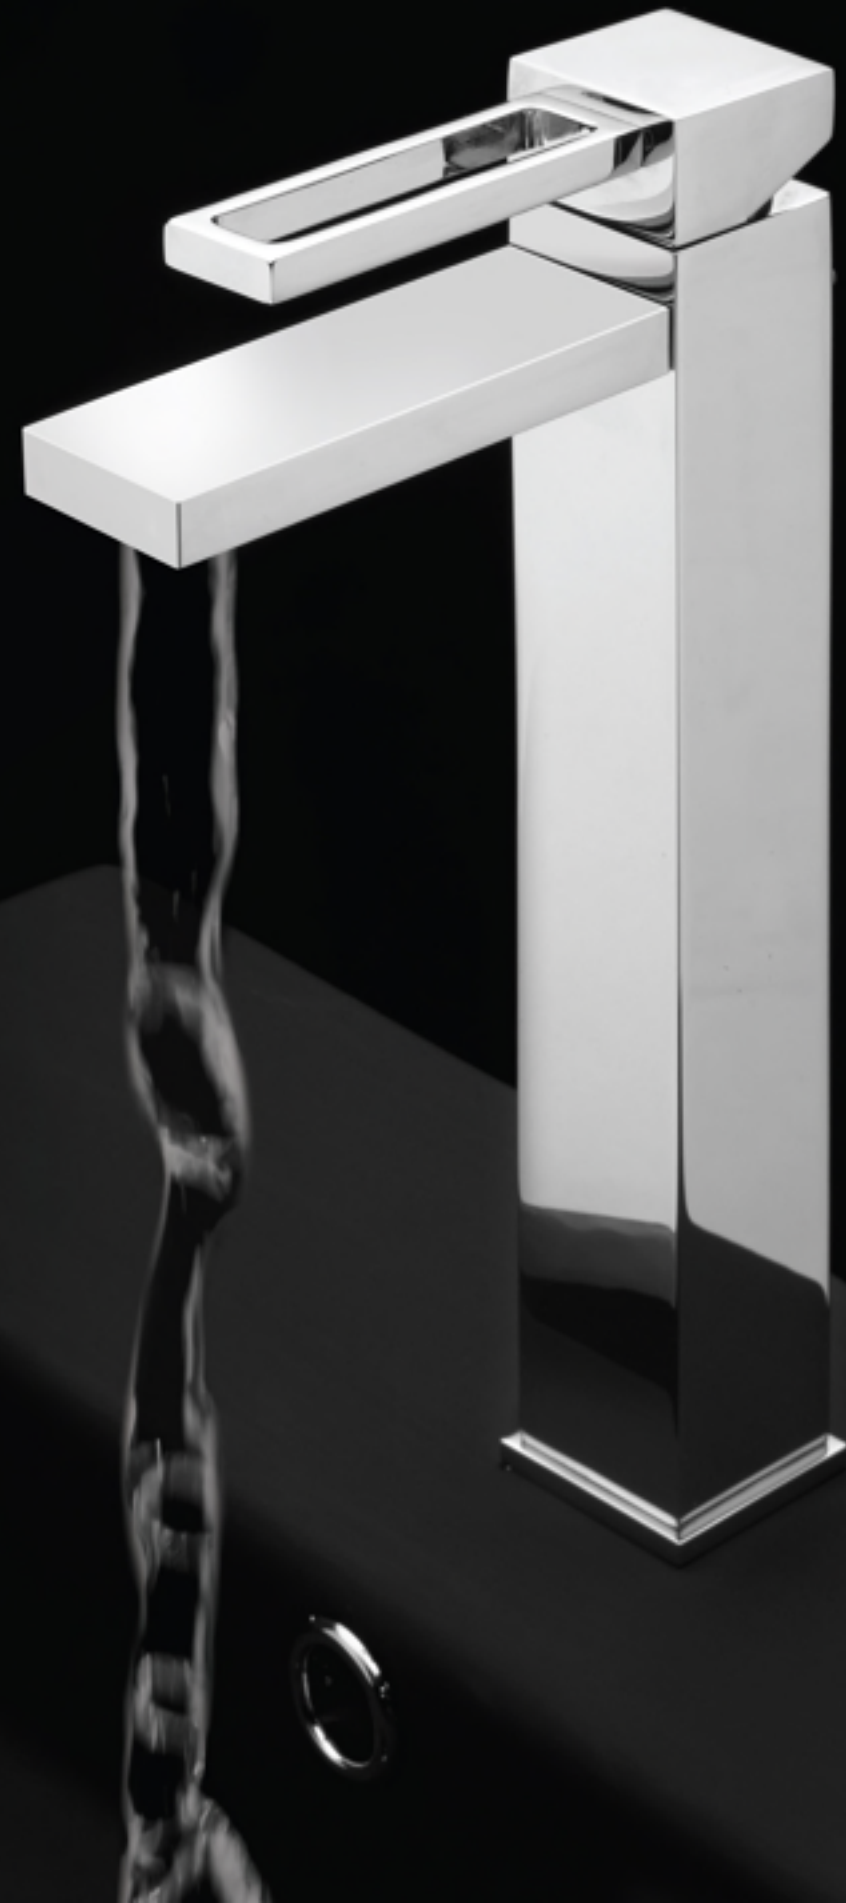

paco jaansõn

Jekyll+Hyde

Jekyll

Jekyll+Hyde

Jekyll

Solid Handles

Select from the Entire Range also with Solid Handles

Hyde

Jekyll+Hyde

paco jaansōn Fine Bathroomware

Useful objects which carry their own weight while lifting our spirits high - Each piece is an inspired balance of form and function

tel.1800 006 260 - www.pacojaanson.com.au