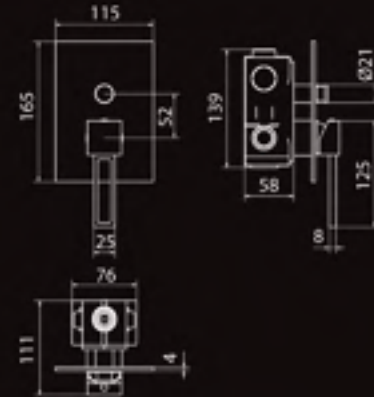

Jekyll

Solid Handles

Select from the Entire Range also with Solid Handles

Hyde