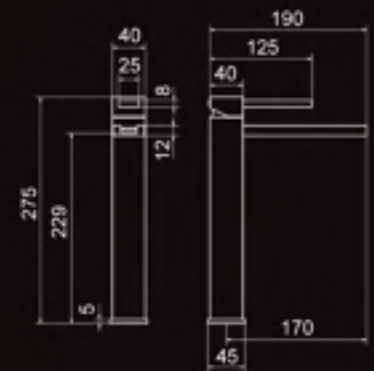

Jekyll

Solid Handles

Select from the Entire Range also with Solid Handles

Hyde