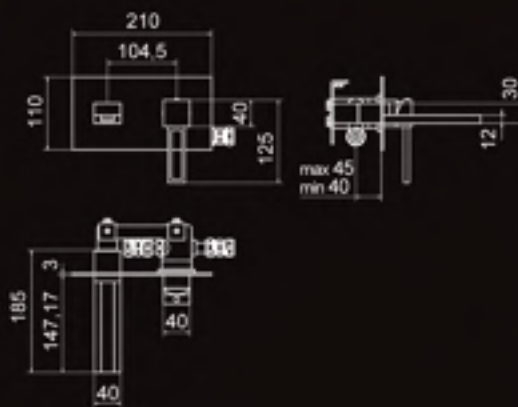

Jekyll

Solid Handles

Select from the Entire Range also with Solid Handles

Hyde