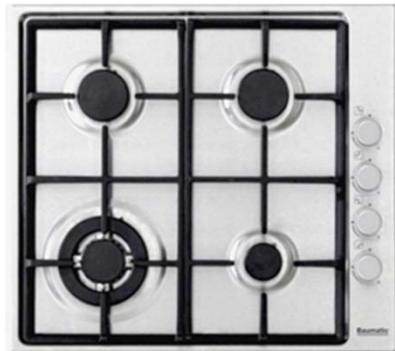

BAUMATIC 60CM PREMIUM UPGRADE PACK

LA DUSCHA

BO7C
60CM INBUILT
OVEN
Fan Forced
77L Capacity
LED Programmable Timer
Double Glazed
Cavity Cooling System

BG4S
60CM GAS
COOKTOP
Front Controls
4 Burner
Cast Iron Trivets
Flame Failure
Electronic Ignition