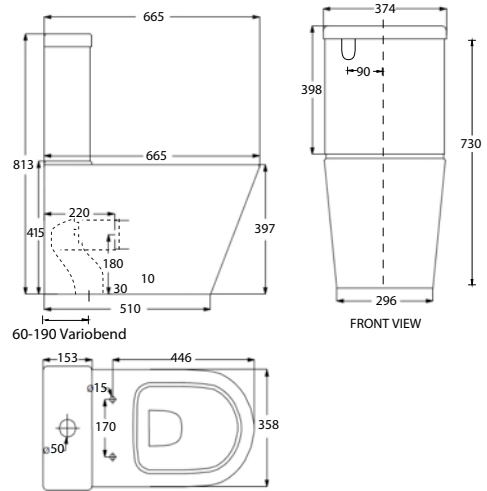

DAYTONA

Slim Wall Face Toilet Suite White

Product Code: Hu-8057 with Hu-057 Slim Soft Close Seat

Dimensions

374mm (w) x 665mm (d) x 813mm (h)

DESCRIPTION

When minimalism is a must, Daytona is always first over the line. Its streamlined pan is perfect for the modern pace of everyday living.

Available with both standard and slim soft closing seats - Removable for easy cleaning.

Quehi Beer

Features

WDI Inlet & Outlet Valve

Bottom & Rear Entry Water Inlet Cistern

Supplied with AU-001 -

Variobend Connector for S trap

S trap 60 to 190mm - P trap 180mm

Optional Extension for Set-Out up to

260mm S trap - Order Code Au-kada-S

4 Star - Wels 4.5/3 Litres

Slim Soft Close Seat

Made from Vitreous China